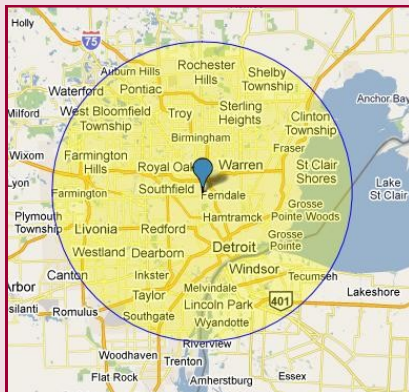

SERVICE AREA

Travel rates of \$10/10 miles apply outside of service area. Michigan only.

(248) 227-6709

revolvemassage.net

facebook.com/revolvemassage

**Massage &
Educational
Services**

There is no "one-size-fits-all" life, so why have a one-size-fits-all approach to health?